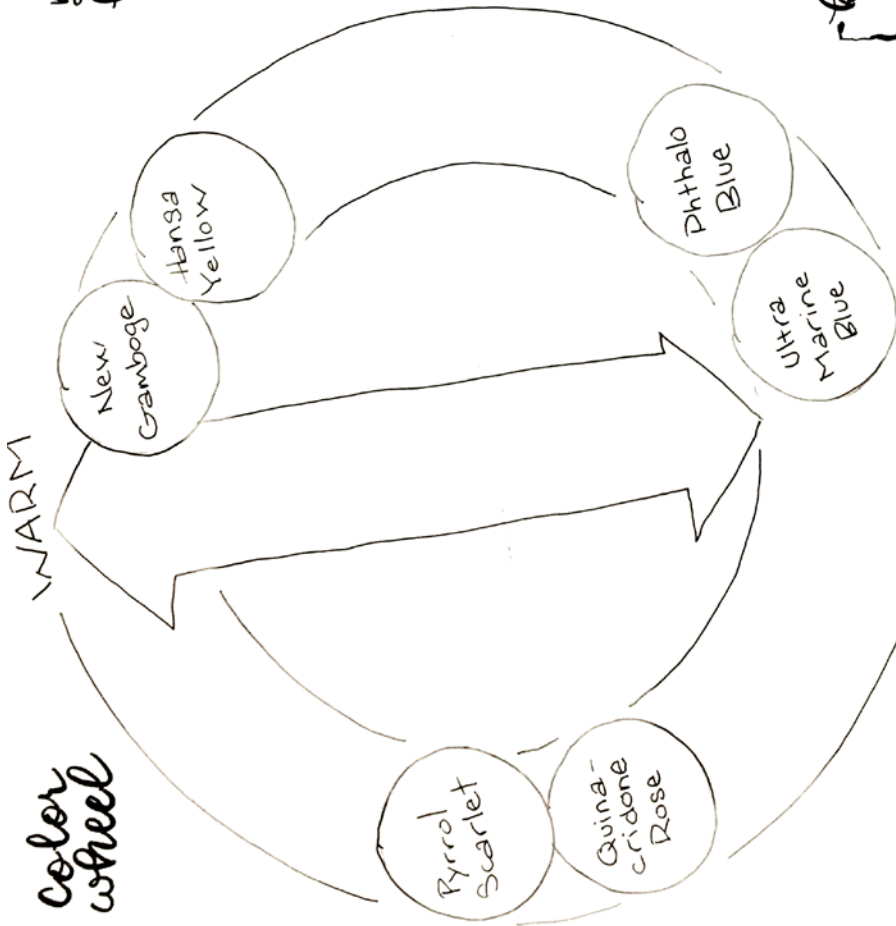

Basic blends

BLEND	Yellow	Orange	RED	ROSE	BLUE	Phthalo Blue or Violet
Yellow						
orange						
RED						
ROSE						
BLUE						
Phthalo Blue or Violet						

Learn more about this at JOESgarage.STUDIO ©2020 Natalie Sorenson

branches + leaves

natalie
jensen's

joesGARAGE.studio

Brush Strokes

ROUND

COOL

color wheel

SNOW or Stars

BLOOM

FLOOD

*natalie
sorenson's*

joesGARAGE.studio

Learn more about this at JOESgarage.STUDIO ©2020 Natalie Sorenson